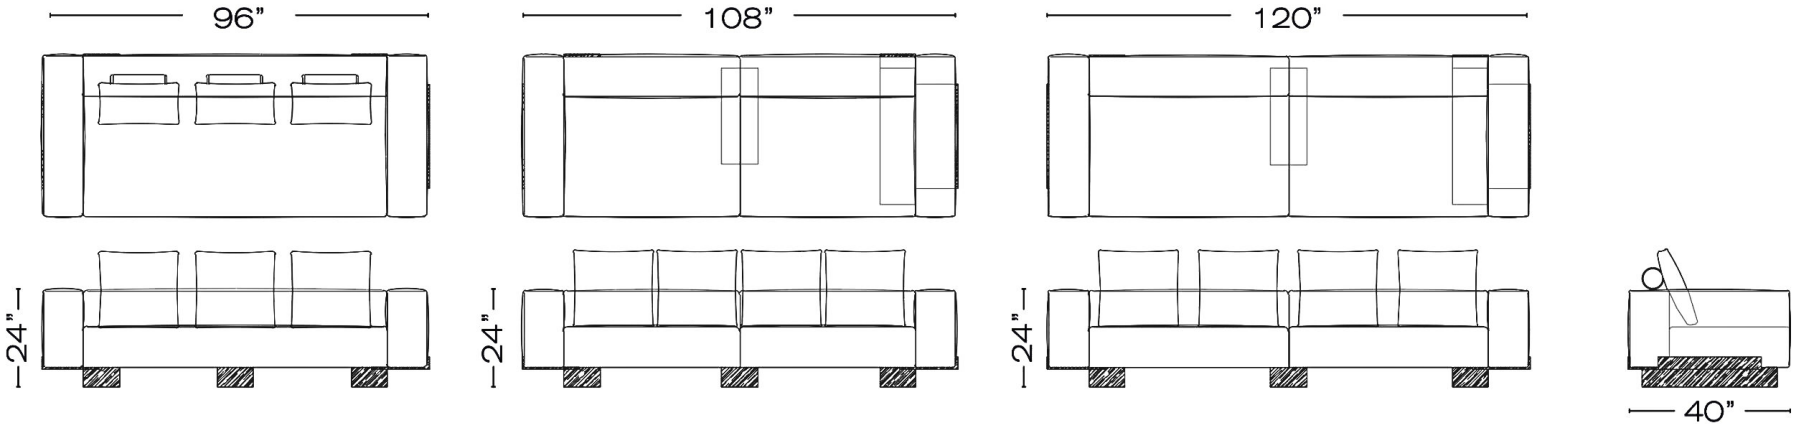

TECHNICAL DRAWINGS

AMSTERDAM
SOFA