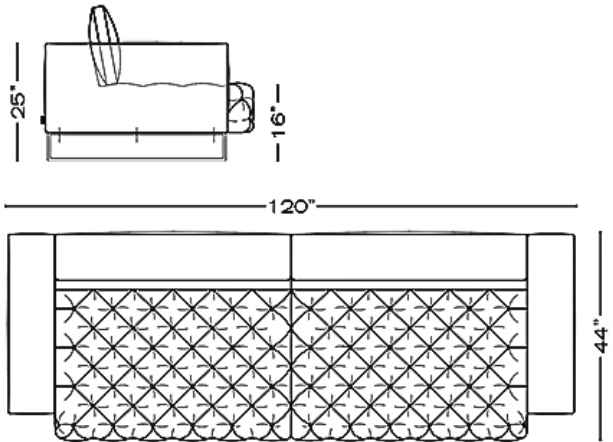

## TECHNICAL DRAWINGS

GLASGOW Sofa also comes in  
96" and 108" widths.

GLASGOW Sofa (Tufted Bottom) also comes in  
96" and 108" widths.