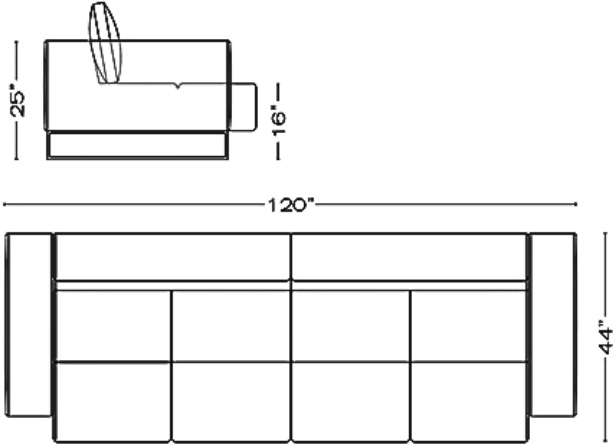

## TECHNICAL DRAWINGS

GLASGOW Sofa also comes in  
96" and 108" widths.

GLASGOW Sofa (Tufted Bottom) also comes in  
96" and 108" widths.