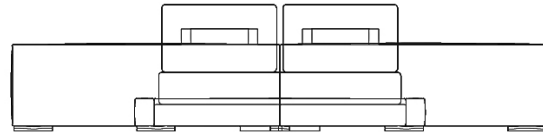

HOLLYWOOD BED

BEDS
www.arthur-collection.com

TECHNICAL DRAWINGS

HOLLYWOOD KING BED