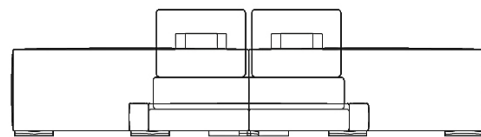

HOLLYWOOD QUEEN BED