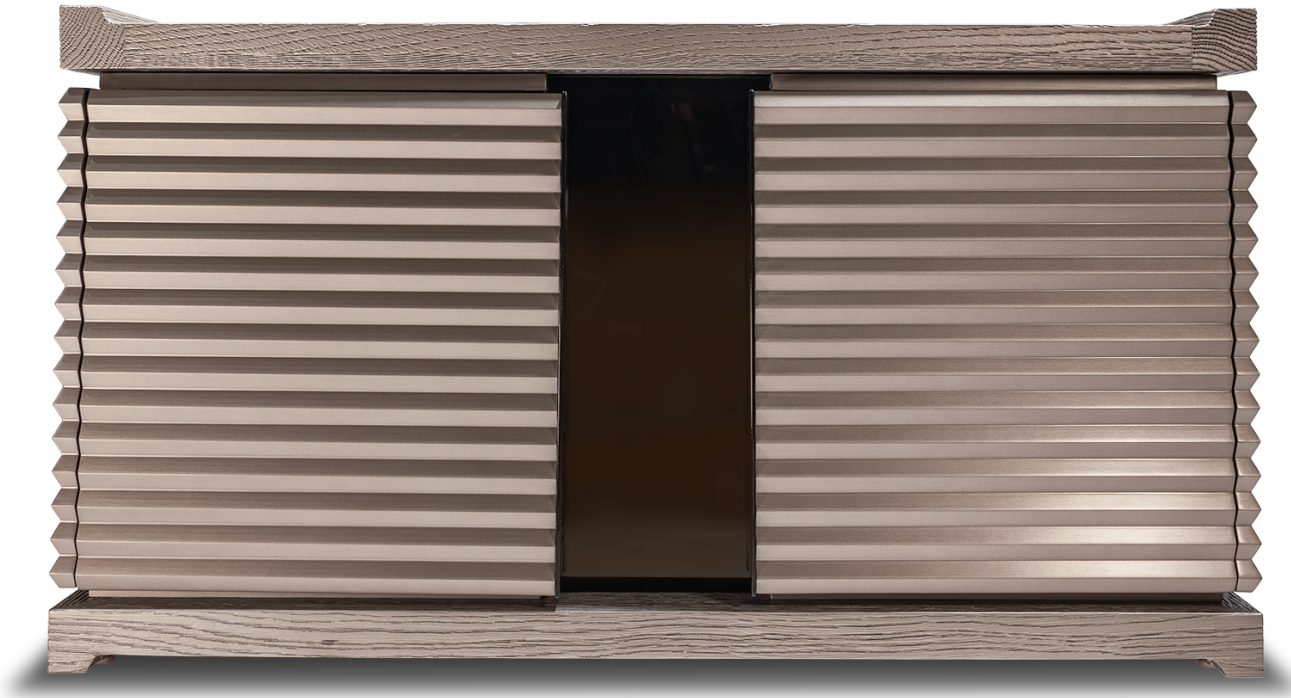

## DESCRIPTION

The top and base are constructed of Heavy sand blasted Oak hardwood and veneer with a soft lathed edge detail. The body of the nightstand is featured with a corrugated MDF texture and finished in lacquer. Between the two doors is a metal inlay detail that sits back from the doors to create a hidden finger pull with the matching metal on the edge. The interior of the nightstand offers two small drawers and shelf.

# ISABELLA NIGHTSTAND

### STRUCTURE

Ribbed MDF with Lacquer. Two doors with interior drawers on soft close glides. Interior constructed in Baltic Birch plywood. Inset detail offered in anodized metal or laquer.

### TOP/BASE

Heavy sandblasted Oak hardwood edge with plain sliced Oak veneer.