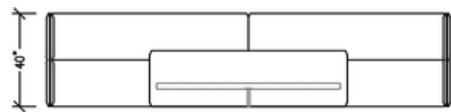

COMO BED

BEDS
www.arthur-collection.com

TECHNICAL DRAWINGS

SUPER KING