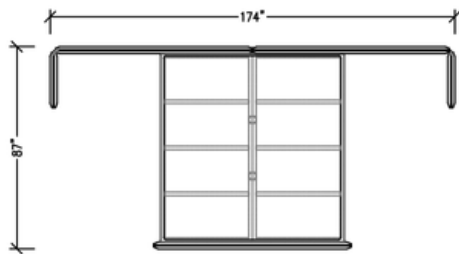

COMO BED

BEDS
www.arthur-collection.com

TECHNICAL DRAWINGS

SUPER KING