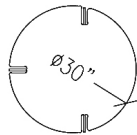

MOSCOW TABLE

SPECIFICATIONS

BASE

Steel offered with choice of plated finishes.

TOP

MDF with either lacquered finish or wood veneer.

MOSCOW TABLE

TABLES
www.arthur-collection.com

TECHNICAL DRAWINGS

MOSCOW ROUND TABLE 24"

MOSCOW ROUND TABLE 30"

MOSCOW ROUND TABLE 36"

MOSCOW ROUND TABLE 42"