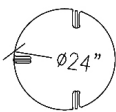

MOSCOW TABLE

SPECIFICATIONS

BASE

Steel offered with choice of plated finishes.

TOP

MDF with either lacquered finish or wood veneer.

MOSCOW TABLE

TABLES
www.arthur-collection.com

TECHNICAL DRAWINGS

MOSCOW ROUND TABLE 24"

MOSCOW ROUND TABLE 30"

MOSCOW ROUND TABLE 36"

MOSCOW ROUND TABLE 42"